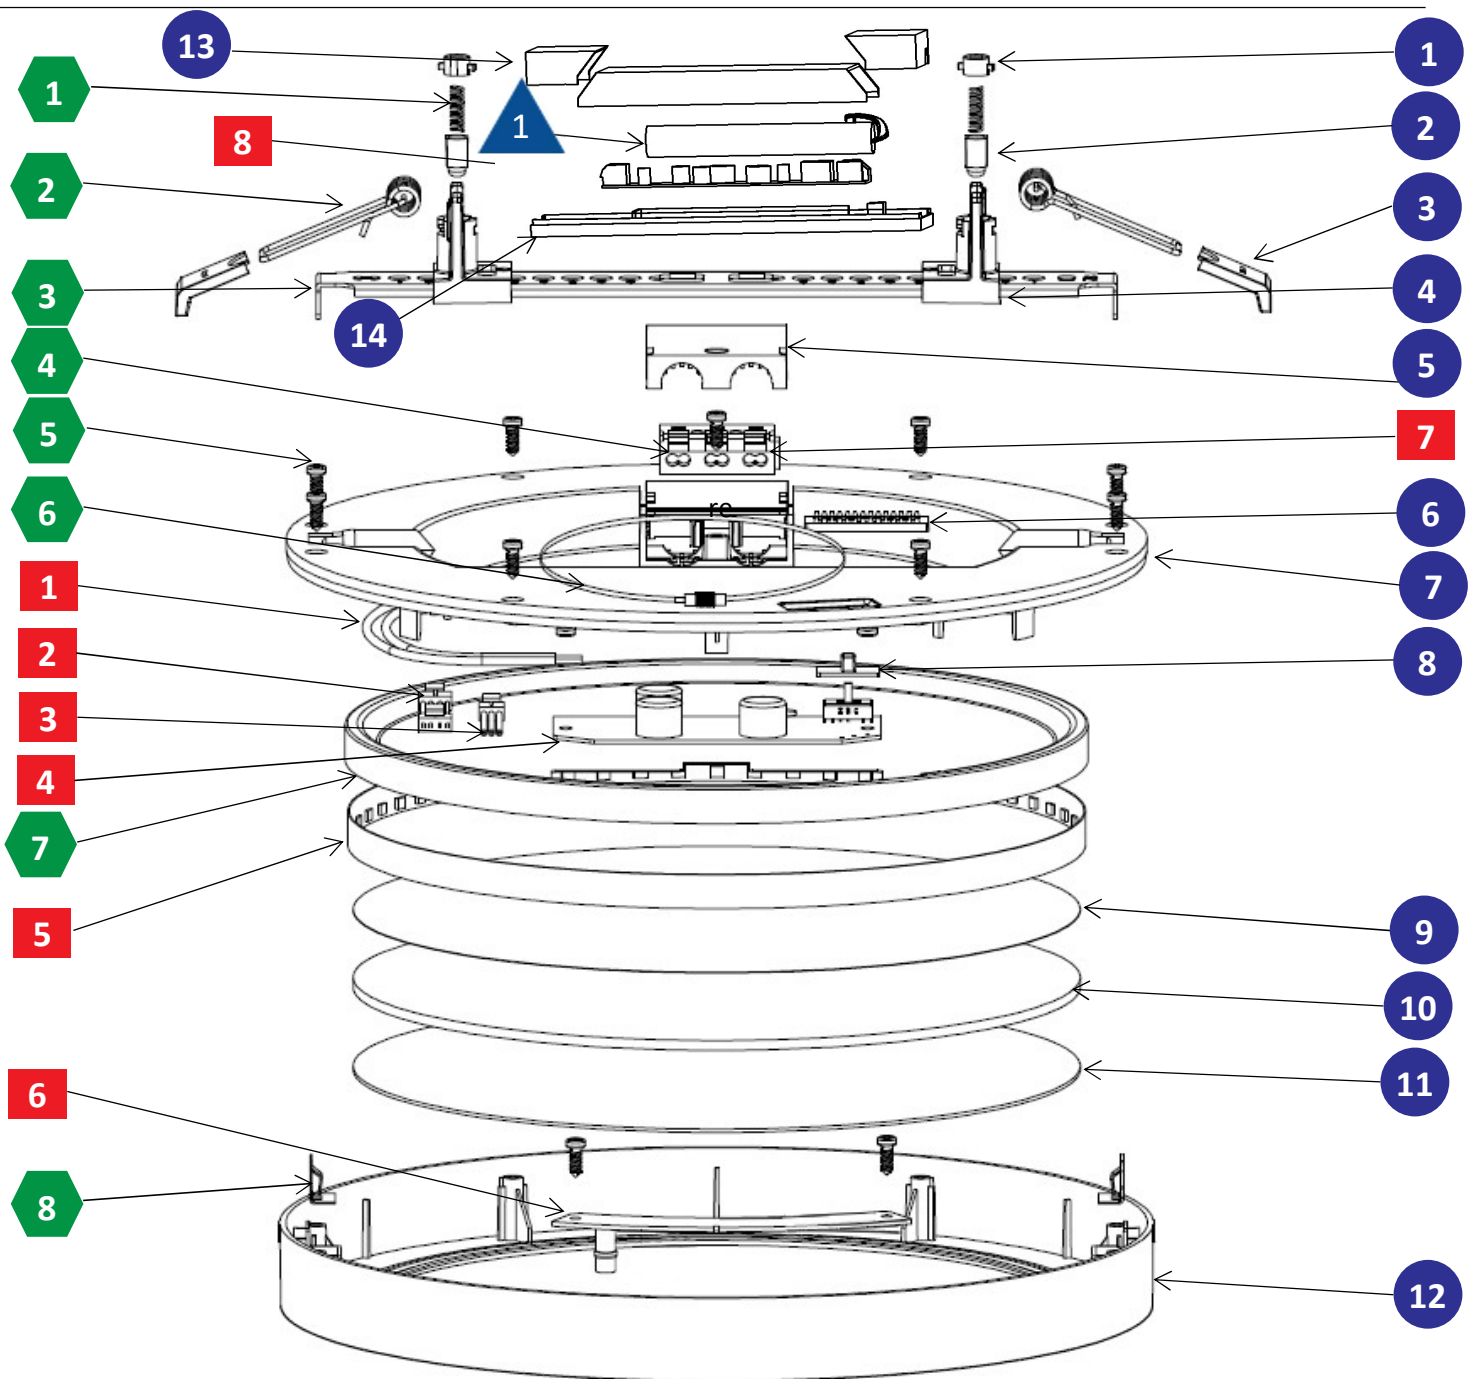

WEEE Recyclables

1. Cable
2. Terminal wire cable
3. Terminal wire cable
4. Driver
5. Lighting source
6. LED indicate module
7. Terminal connector
8. Emergency converter module

PLASTIC Recyclables

1. Cover
2. Barrel (PC)
3. Spring cover
4. Spring Holder
5. Wire cover
6. Press wire plate
7. Back cover
8. CCT Switch button
9. Reflective sheet
10. Lighting guide plate
11. Diffuser
12. Bezel
13. Emergency converter cover
14. Emergency converter encloser

METAL Recyclables

1. Spring
2. Spring
3. Holder
4. Copper terminal
5. Screw
6. Wire rope
7. Cooling plate
8. Clip

Other Recyclables

1. Battery

[Type here]